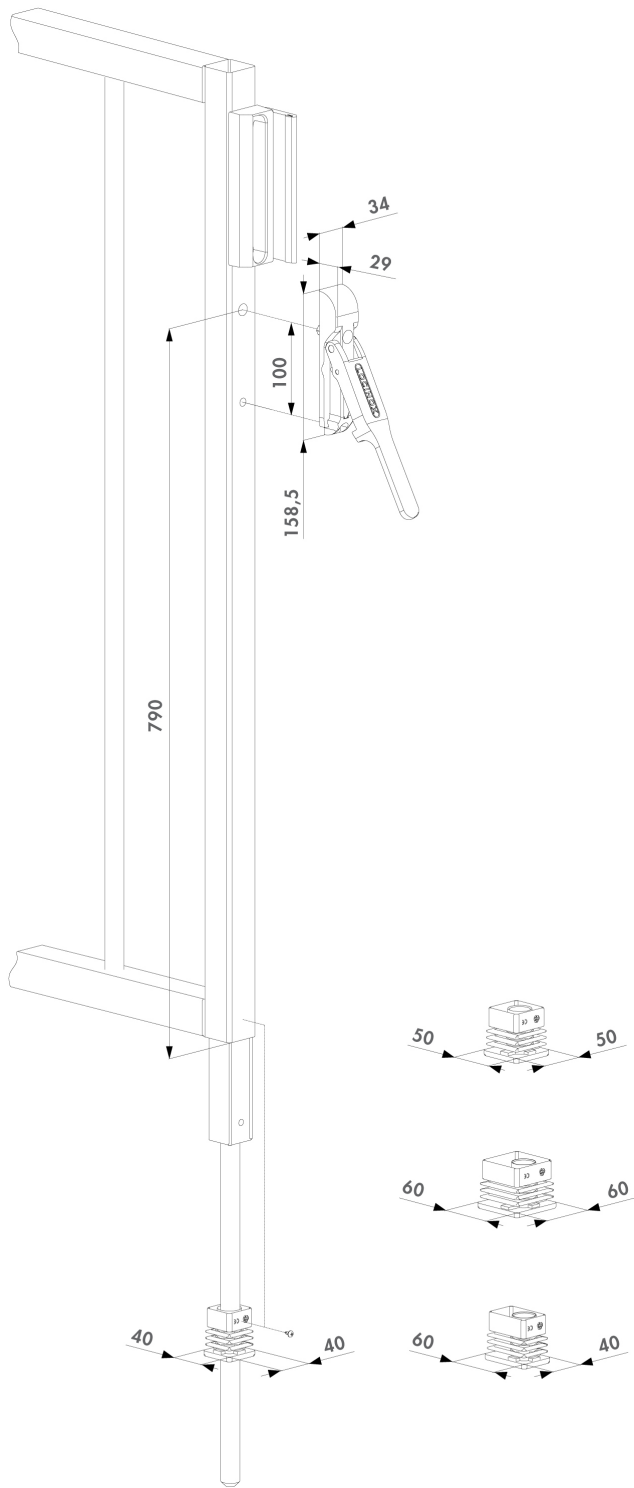

To be able to serve you better, Locinox uses cookies. If you continue to use our site you agree to the use of these cookies. [Hide](#) [More information](#)